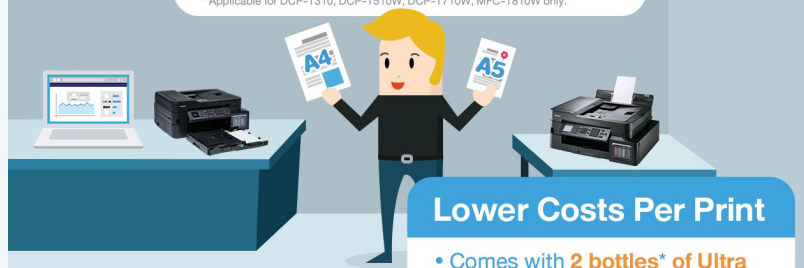

Effortless Paper Handling

Print on various paper types and sizes with:

- 150-sheet **Default Paper Tray**
- 20-sheet **Multi-Purpose Tray***
- Single-sheet **Manual Feed Slot****

*Applicable for MFC-T910DW only
**Applicable for DCP-T310, DCP-T510W, DCP-T710W, MFC-T810W only.

Lower Costs Per Print

- Comes with **2 bottles*** of **Ultra High Yield Black Ink** for printing up to **13,000 pages****
- Affordable **Genuine Brother Ink** for lasting machine and print head durability

Direct Mobile Print

Print directly from your mobile device with:

- Brother iPrint & Scan
- Mopria®
- Apple AirPrint
- Google Cloud Print™

*Not applicable for DCP-T310.